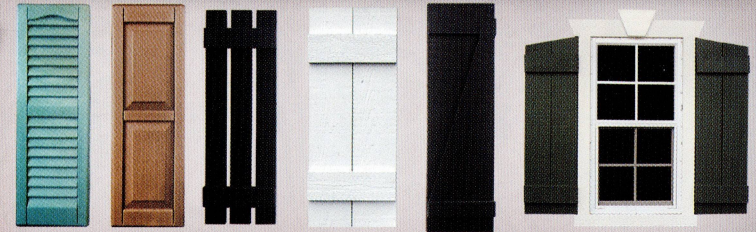

Let us build the shed of your dreams... Design it Yourself!

Choose Your Windows

Choose Your Doors

Choose Your Shutters & Window Trim

Louvered Shutter
Panel Shutter
Wood Picket Shutter
Deluxe Shutter
Wood Z Shutter
Keystone Package Wood Window Trim

Aluminum Window Trim
Aluminum Window Trim with Shutters
Wood Window Trim
Wood Arched Window Trim

Choose Your Door Hinges

Standard Hinge

Large Acorn Hinge

Add a Dormer

A-Frame Dormer

Transom Dormer

Gambrel Dormer

Add a Porch

4'x8' Porch with Railing

Add a Garage Door

Aluminum Ramp

Add Ramps for Easy Access
Wood or Composite Available

Choose a Window for Your Dormer

Half Octagon

Octagon