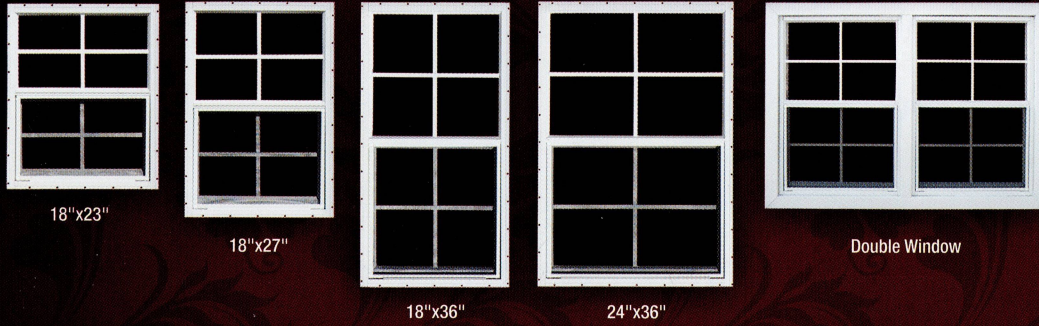

Let us build the shed of your dreams... Design it Yourself!

Choose Your Windows

Choose Your Doors

Choose Your Shutters & Window Trim

Louvered Shutter
Panel Shutter
Wood Picket Shutter
Deluxe Shutter
Wood Z Shutter
Keystone Package Wood Window Trim