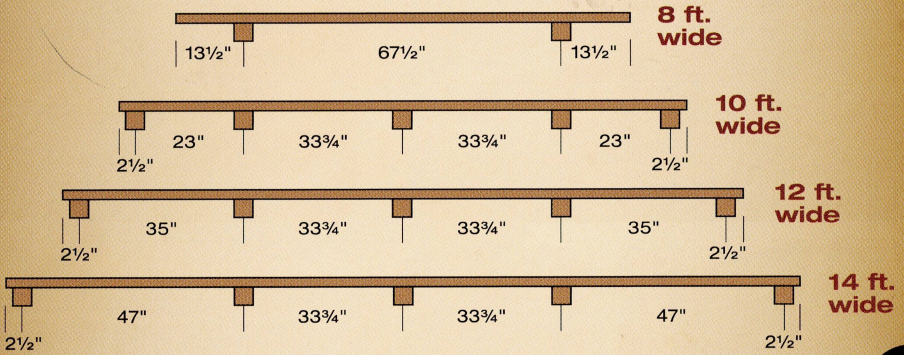

Architectural Shingles

3-Tab Shingles

Pressure-Treated Skids

Kit - Ready to Assemble

Interior View

Interior View with Silverside