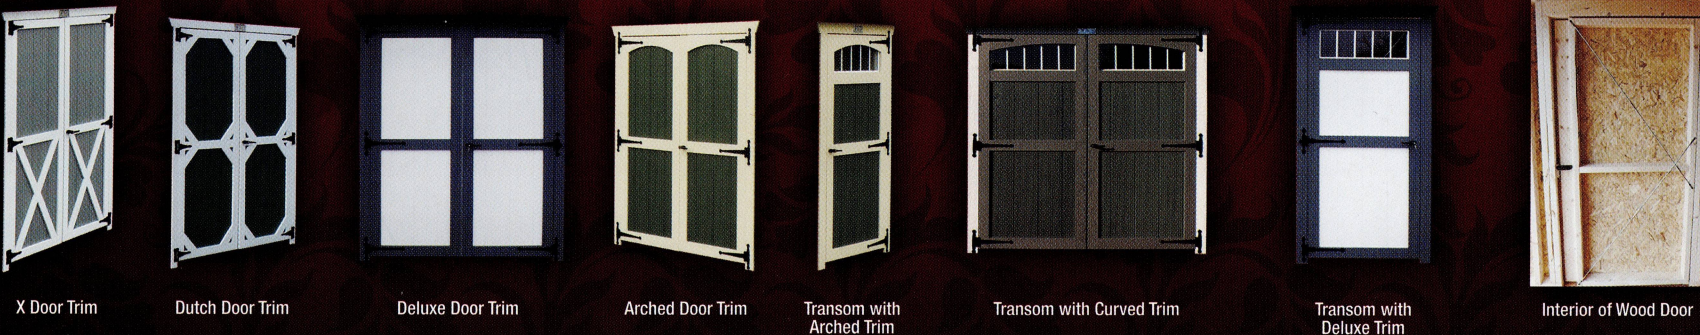

Let us build the shed of your dreams... Design it Yourself!

Choose Your Windows

Choose Your Doors

Choose Your Shutters & Window Trim

Louvered Shutter
Panel Shutter
Wood Picket Shutter
Deluxe Shutter
Wood Z Shutter
Keystone Package Wood Window Trim

Aluminum Window Trim
Aluminum Window Trim with Shutters
Wood Window Trim
Wood Arched Window Trim

Choose Your Door Hinges

Standard Hinge

Large Acorn Hinge

Add a Dormer

A-Frame Dormer

Transom Dormer

Gambrel Dormer

Add a Porch

4'x8' Porch with Railing

Add a Garage Door

Aluminum Ramp

Add Ramps for Easy Access
Wood or Composite Available

Choose a Window for Your Dormer

Half Octagon

Octagon